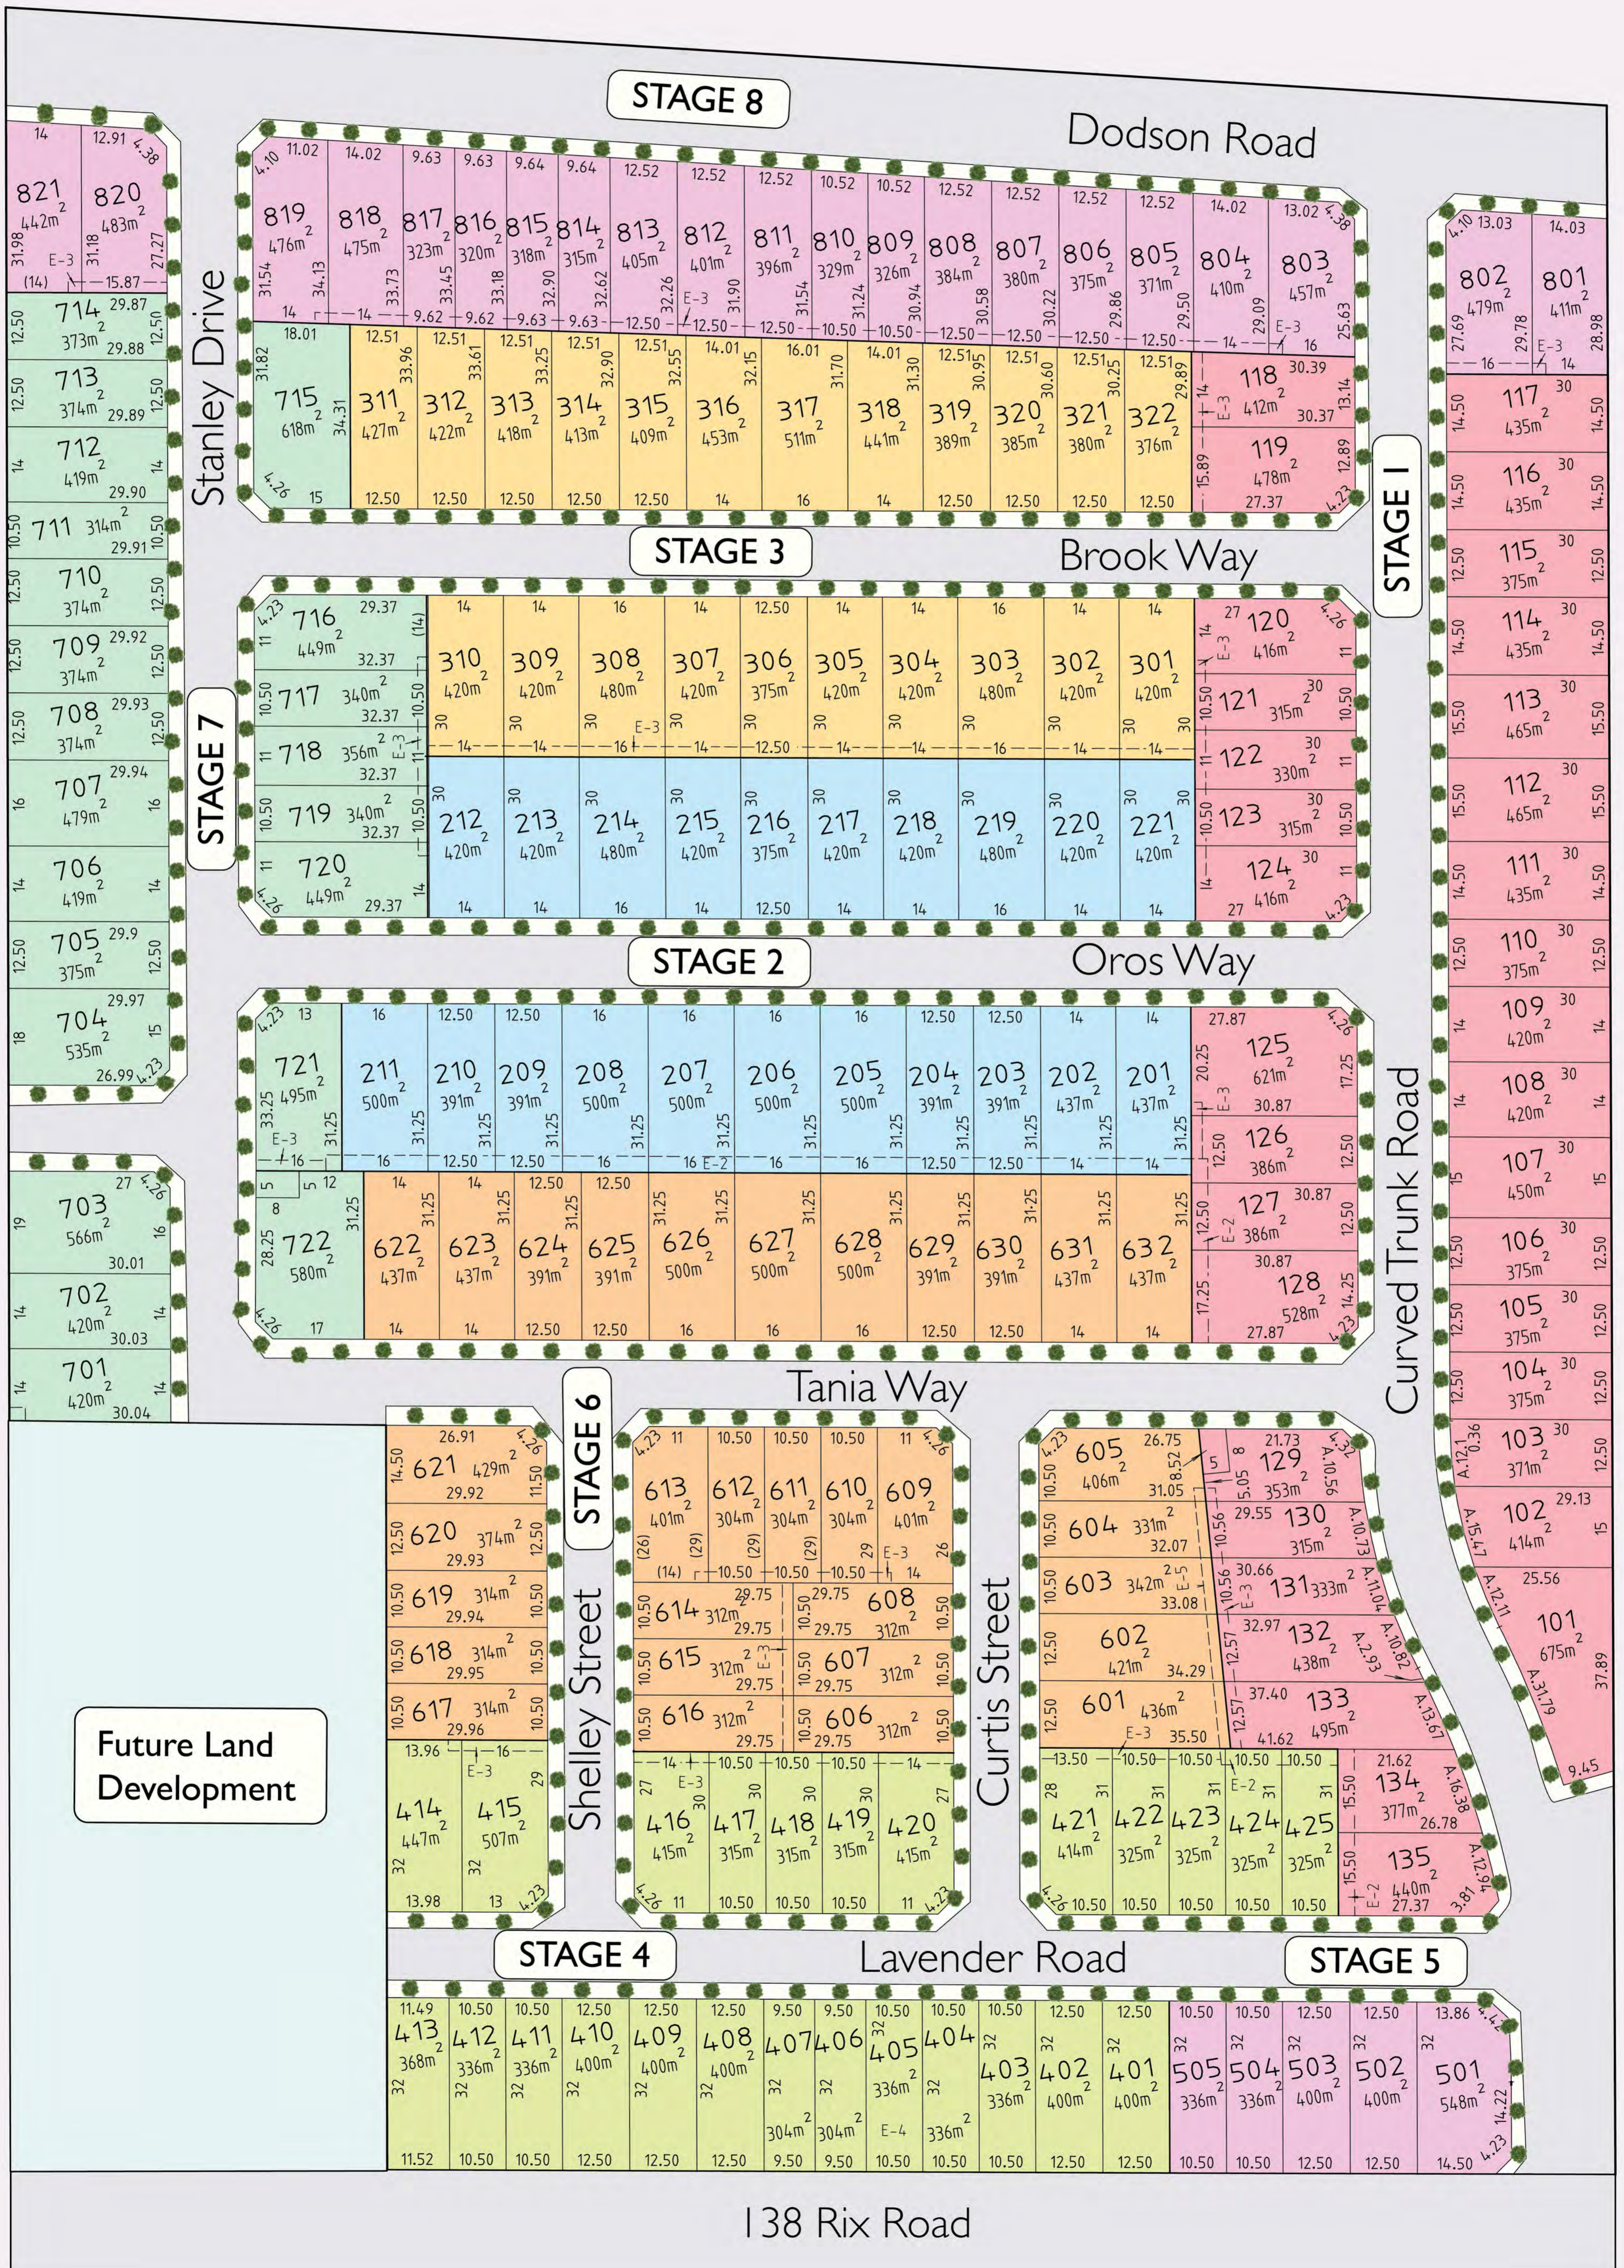

Beaconsfield

LAVENDER ESTATE

138 Rix Road